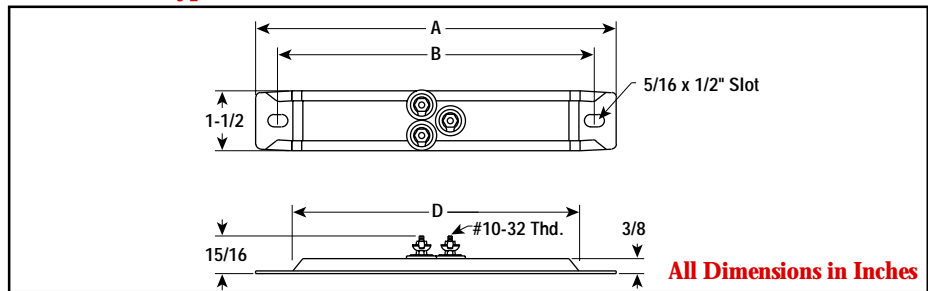

## TH & STTH

1-1/2" Wide  
3 Terminals, 3 Heat

- 3 Terminals, One End (type TH)
- 3 Terminals, Centered (type STTH)
- 10-1/2 - 23-3/4" Lengths
- 400 - 3,000 Watts
- 120 and 240 Volt
- 10 - 20 W/In<sup>2</sup>

### Dimensions (type TH)

### Dimensions (type STTH)