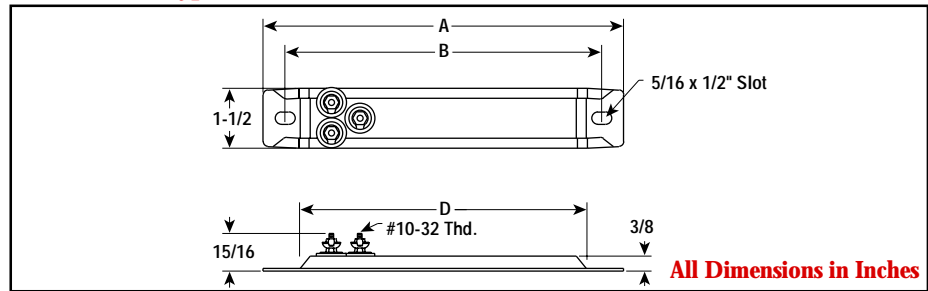

## TH & STTH

1-1/2" Wide  
3 Terminals, 3 Heat

- 3 Terminals, One End (type TH)
- 3 Terminals, Centered (type STTH)
- 10-1/2 - 23-3/4" Lengths
- 400 - 3,000 Watts
- 120 and 240 Volt
- 10 - 20 W/In<sup>2</sup>

### Dimensions (type TH)

### Dimensions (type STTH)